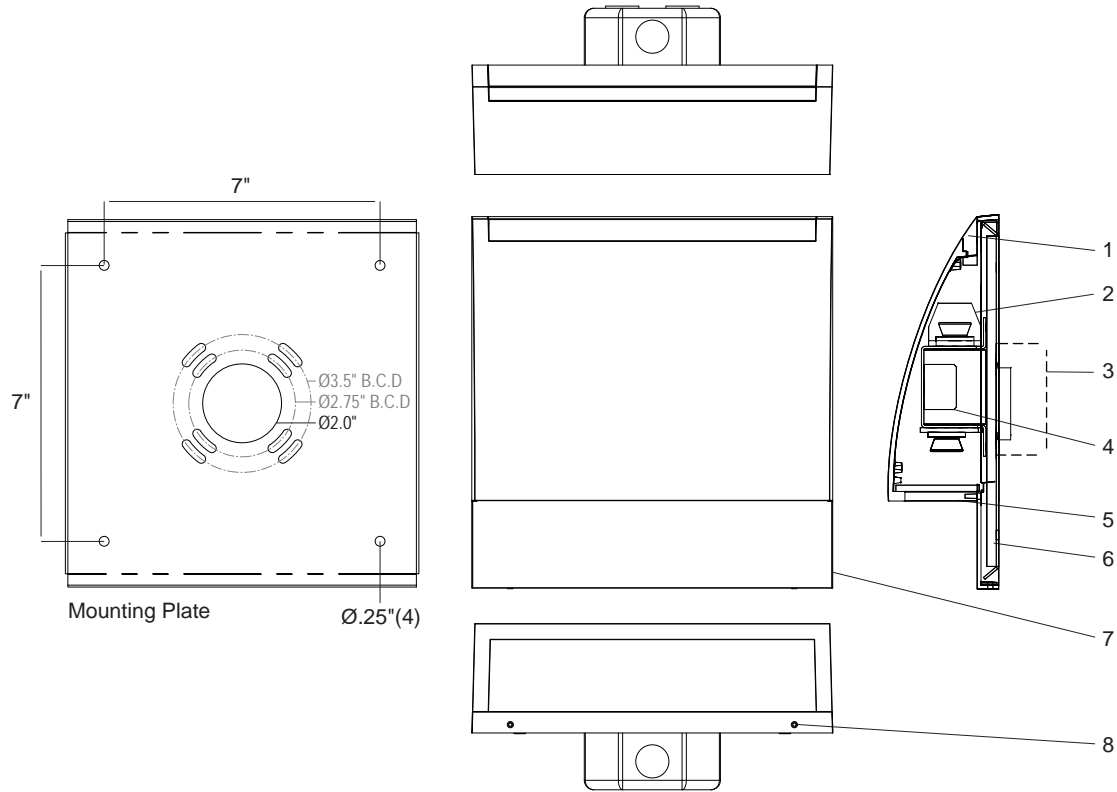

## Streamline 6030DLED Mini Wall Mount Sconce - Downlight INTERIOR

MODEL	LED	COLOR TEMPERATURE	VOLT	OPTIONS	COLOR
6030D	7L 3 x 2.4w 390 lumens+	30 3000K	120*	WL wet location listing	WT white texture
		35 3500K	277	DIM dimming driver (0-10v)	BT black texture
		40 4000K		DL downlight only (4.8w, 353 lumens)	SM silver metallic
					AN aluminum natural
					BZ bronze
					GM gunmetal
					WS white satin
					BM black matte
					RAL specify no.

\*Standard configuration unless otherwise specified +delivered (353 lumens down/37 lumens up, 4000K)

SAMPLE CATALOG NUMBER: 6030D - 7L - 30 - 120 - WT

Using this catalog number would order 1 model 6030D mini wall mount sconce with 3 x 2.4 watt LED boards with a color temperature of 3000K wired to 120 volts, painted white texture polyester powder coat.

CONSTRUCTION	MOUNTING	OPTICAL	PROTECTION
<p><b>Materials</b> LED housing: Pressure die cast aluminum. Light reveal: Frost acrylic. Lens: Prismatic glass.</p> <p><b>Electrical Components</b> Driver: Constant current 350mA integral driver. LED boards &gt;82CRI.</p>	<p>The 6030D luminaire is designed to mount over a recessed 4" j-box. A universal mounting plate allows leveling. The unit attaches to a mounting plate that is fixed to the j-box. Two stainless steel set screws lock the luminaire to the mounting plate.</p>	<p>The 6030D luminaire is designed to provide even downlight illumination and soft illumination of the uplight reveal strip.</p>	<p>The 6030D luminaire is listed for use damp/dry locations to UL and CSA standards. ADA compliant. An optional wet location label can be provided.</p>