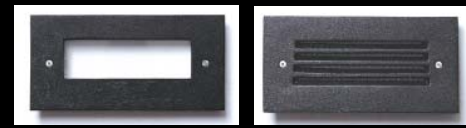

Mini - Exterior

1635

2400

Midi - Exterior

1645

1645V

Maxi - Exterior

1573

1573R

1185

Cast Low Level Area Lights

The Sightlines Cast family is a collection of architectural luminaires for recessed applications.

These clean and simplistic shapes are designed to complement any architectural expression. Faceplate designs are all cast marine grade aluminum combined with exposed hardware in stainless steel to minimize corrosion in exterior conditions.

The LED luminaires in the Sightlines Cast collection are available in a variety of lumen outputs to suit specific project requirements.

Available in louvered or open faceplates, the Sightlines Cast family is available with many options. Rebelle's eight standard powder paint finishes are available and RAL or custom powder paint finishes can also be specified.