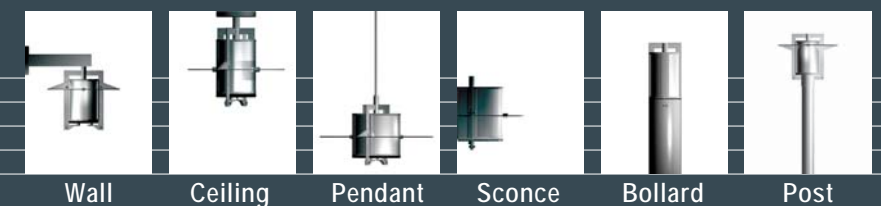

Optic systems include perforated metal shield or glare band and clear or frosted lens.

A variety of light distribution options are provided by a unique reflector system which is field adjustable to three positions.

Listed for wet locations to CSA and UL standards.

Circular

For detailed information on individual fixtures please refer to our website rebelighting.com

Circle

Post

orchestra®

Family

Wall