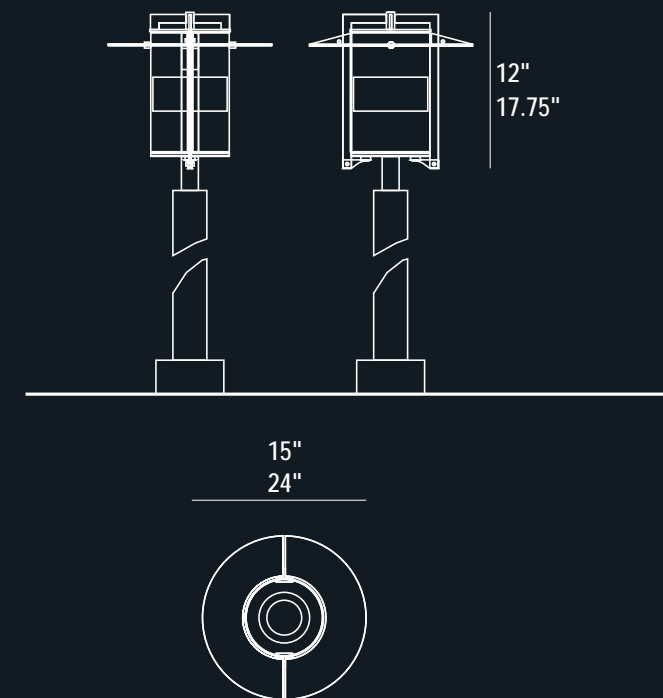

Listed for wet locations to CSA and UL standards.

Circular

For detailed information on individual fixtures please refer to our website rebelighting.com

Circle

Post

orchestra®

Family

Wall