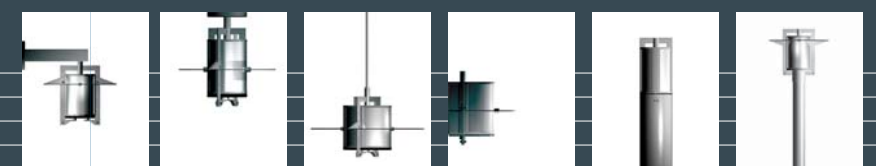

Circle

Wall
Ceiling
Pendant

orchestra®

The Orchestra family of luminaires — designed to simplify the coordination and specification of lighting.

While maintaining a consistent image and style, Orchestra offers distinctive shapes, sizes and finishes which blend into every condition of your building.

Optic systems include perforated metal shield or glare band and clear or frosted lens.

A variety of light distribution options are provided by a unique reflector system which is field adjustable to three positions.

Listed for wet locations to CSA and UL standards.

Circular

For detailed information on individual luminaires please refer to our website rebelighting.com

Family

Wall Ceiling Pendant Sconce Bollard Post

designed by
allegory