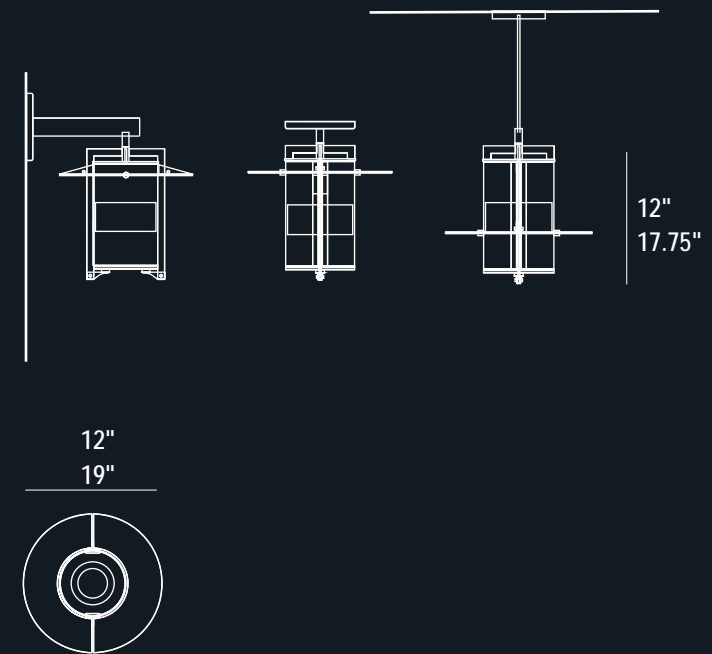

Circle

Wall
Ceiling
Pendant

orchestra®

The Orchestra family of luminaires — designed to simplify the coordination and specification of lighting.

While maintaining a consistent image and style, Orchestra offers distinctive shapes, sizes and finishes which blend into every condition of your building.

Optic systems include perforated metal shield or glare band and clear or frosted lens.

A variety of light distribution options are provided by a unique reflector system which is field adjustable to three positions.

Listed for wet locations to CSA and UL standards.

Circular

For detailed information on individual luminaires please refer to our website rebelighting.com

Family

Wall Ceiling Pendant Sconce Bollard Post

designed by
allegory