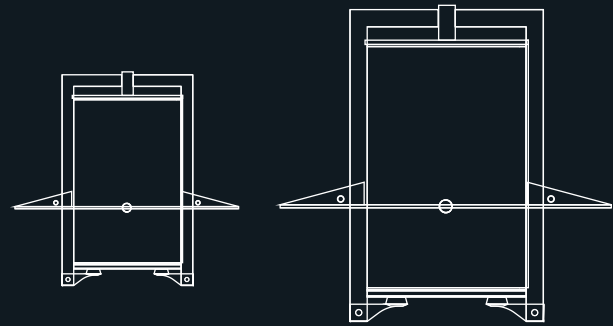

REBELLE
ARCHITECTURAL
LIGHTING

Sconce

designed by
allegory

orchestra®

The Orchestra family of architectural luminaires;
 Designed to simplify the coordination and
 specification of lighting.

While maintaining a consistent image and style,
 Orchestra sconce luminaires offer
 scale and finish options to suit a variety of
 architectural lighting applications.

- Optic systems include perforated metal shield, glare band, clear or frosted lens.
- Unique reflector system, field adjustable to three positions.
- Available in two scales to suit a variety of applications.
- Listed for wet location to UL/CSA standards.

Mini

Maxi

Maxi
Mini

12"
17.8"

9.5"
15.5"

For detailed information on individual fixtures please refer to
 our web-site www.rebellelighting.com

Family

Wall