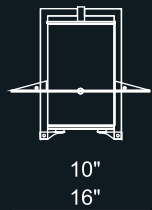

Mini

Maxi

Maxi
Mini

12"
17.8"

9.5"
15.5"

For detailed information on individual fixtures please refer to
 our web-site www.rebellelighting.com

Family

Wall