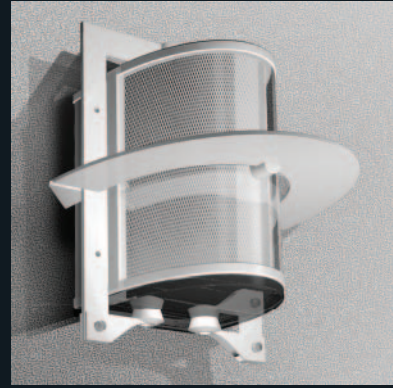

REBELLE
ARCHITECTURAL
LIGHTING

Sconce

designed by
allegory

orchestra®

The Orchestra family of architectural luminaires;
 Designed to simplify the coordination and
 specification of lighting.

While maintaining a consistent image and style,
 Orchestra sconce luminaires offer
 scale and finish options to suit a variety of
 architectural lighting applications.

- Optic systems include perforated metal shield, glare band, clear or frosted lens.
- Unique reflector system, field adjustable to three positions.
- Available in two scales to suit a variety of applications.
- Listed for wet location to UL/CSA standards.

Mini

Maxi

Maxi
Mini

12"
17.8"

9.5"
15.5"

For detailed information on individual fixtures please refer to
 our web-site www.rebellelighting.com

Family

Wall

Ceiling

Pendant

Sconce

Bollard

Post