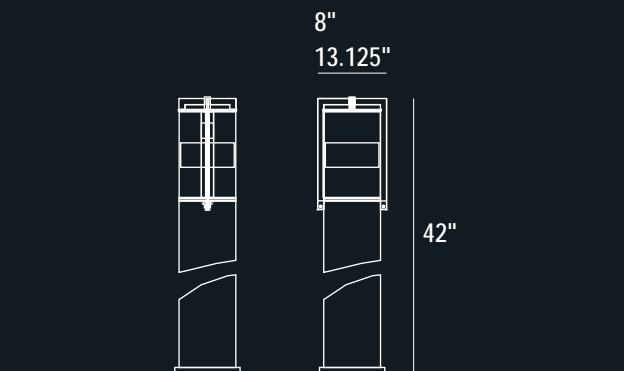

For detailed information on individual fixtures please refer to our website rebelighting.com

Bollard

orchestra®