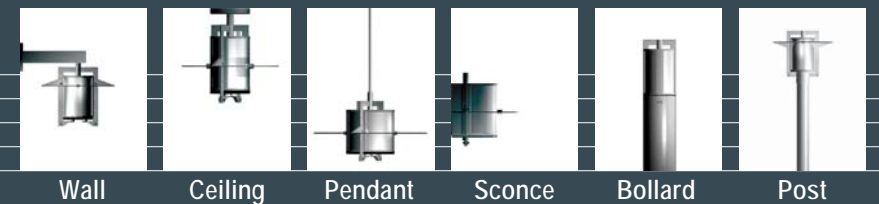

These bollards are part of the Orchestra family of luminaires — designed to simplify the coordination and specification of lighting.

While maintaining a consistent image and style, Orchestra offers distinctive shapes, sizes and finishes which blend into every condition of your building.

Optic systems include perforated metal shield or glare band and clear or frosted lens.

A variety of light distribution options are provided by a unique reflector system which is field adjustable to three positions.

Listed for wet locations to CSA and UL standards.

For detailed information on individual fixtures please refer to our website [rebelighting.com](http://rebelighting.com)

Circle

Bollard

orchestra®

Family

Wall