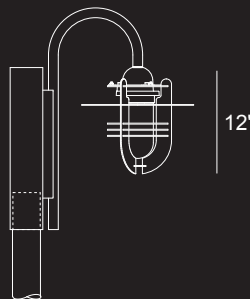

Maxi

4007

4005

Mini

4006

4004

The Saturna family of luminaires consists of clean simple lines that form a classic shape to suit any architectural expression.

The Saturna shepherd's hook mounted luminaires provide symmetrical illumination with a dramatic light pattern. The large reflector disk directs most of the light down. Two scales are offered for greater flexibility of application.

**4007x2**  
*Also available in a double shepherd's hook configuration.*

The standard frosted tempered glass lens provides a subtle lighting effect, softening and diffusing the light. The marine grade aluminum construction of these luminaires ensures longevity when used in exterior or interior applications.