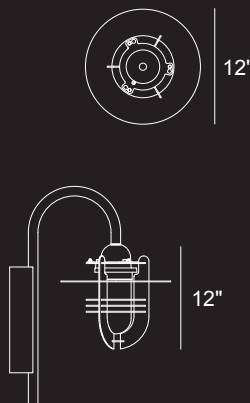

Maxi

4007

4005

Mini

4006

4004

The Saturna family of luminaires consists of clean simple lines that form a classic shape to suit any architectural expression.

The Saturna shepherd's hook mounted luminaires provide symmetrical illumination with a dramatic light pattern. The large reflector disk directs most of the light down. Two scales are offered for greater flexibility of application.

**4007x2**  
*Also available in a double shepherd's hook configuration.*

The standard frosted tempered glass lens provides a subtle lighting effect, softening and diffusing the light. The marine grade aluminum construction of these luminaires ensures longevity when used in exterior or interior applications.