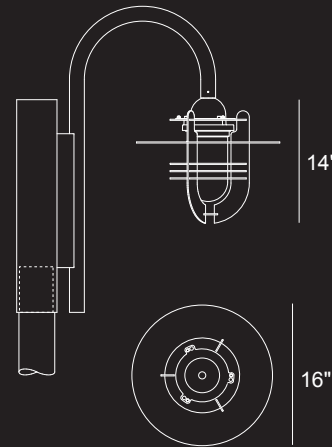

Maxi

4007

4005

Mini

4006

4004

The Saturna family of luminaires consists of clean simple lines that form a classic shape to suit any architectural expression.

The Saturna shepherd's hook mounted luminaires provide symmetrical illumination with a dramatic light pattern. The large reflector disk directs most of the light down. Two scales are offered for greater flexibility of application.

**4007x2**  
*Also available in a double shepherd's hook configuration.*

The standard frosted tempered glass lens provides a subtle lighting effect, softening and diffusing the light. The marine grade aluminum construction of these luminaires ensures longevity when used in exterior or interior applications.

**Saturna**  
Shepherd's  
Hook

WALL ARM &  
POST ARM