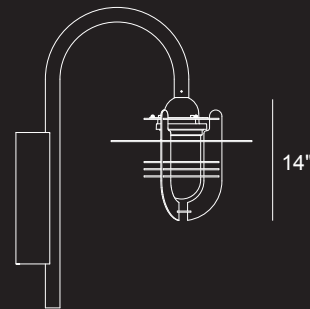

Maxi

4007

4005

Mini

4006

4004

The Saturna family of luminaires consists of clean simple lines that form a classic shape to suit any architectural expression.

The Saturna shepherd's hook mounted luminaires provide symmetrical illumination with a dramatic light pattern. The large reflector disk directs most of the light down. Two scales are offered for greater flexibility of application.

**4007x2**  
*Also available in a double shepherd's hook configuration.*

The standard frosted tempered glass lens provides a subtle lighting effect, softening and diffusing the light. The marine grade aluminum construction of these luminaires ensures longevity when used in exterior or interior applications.