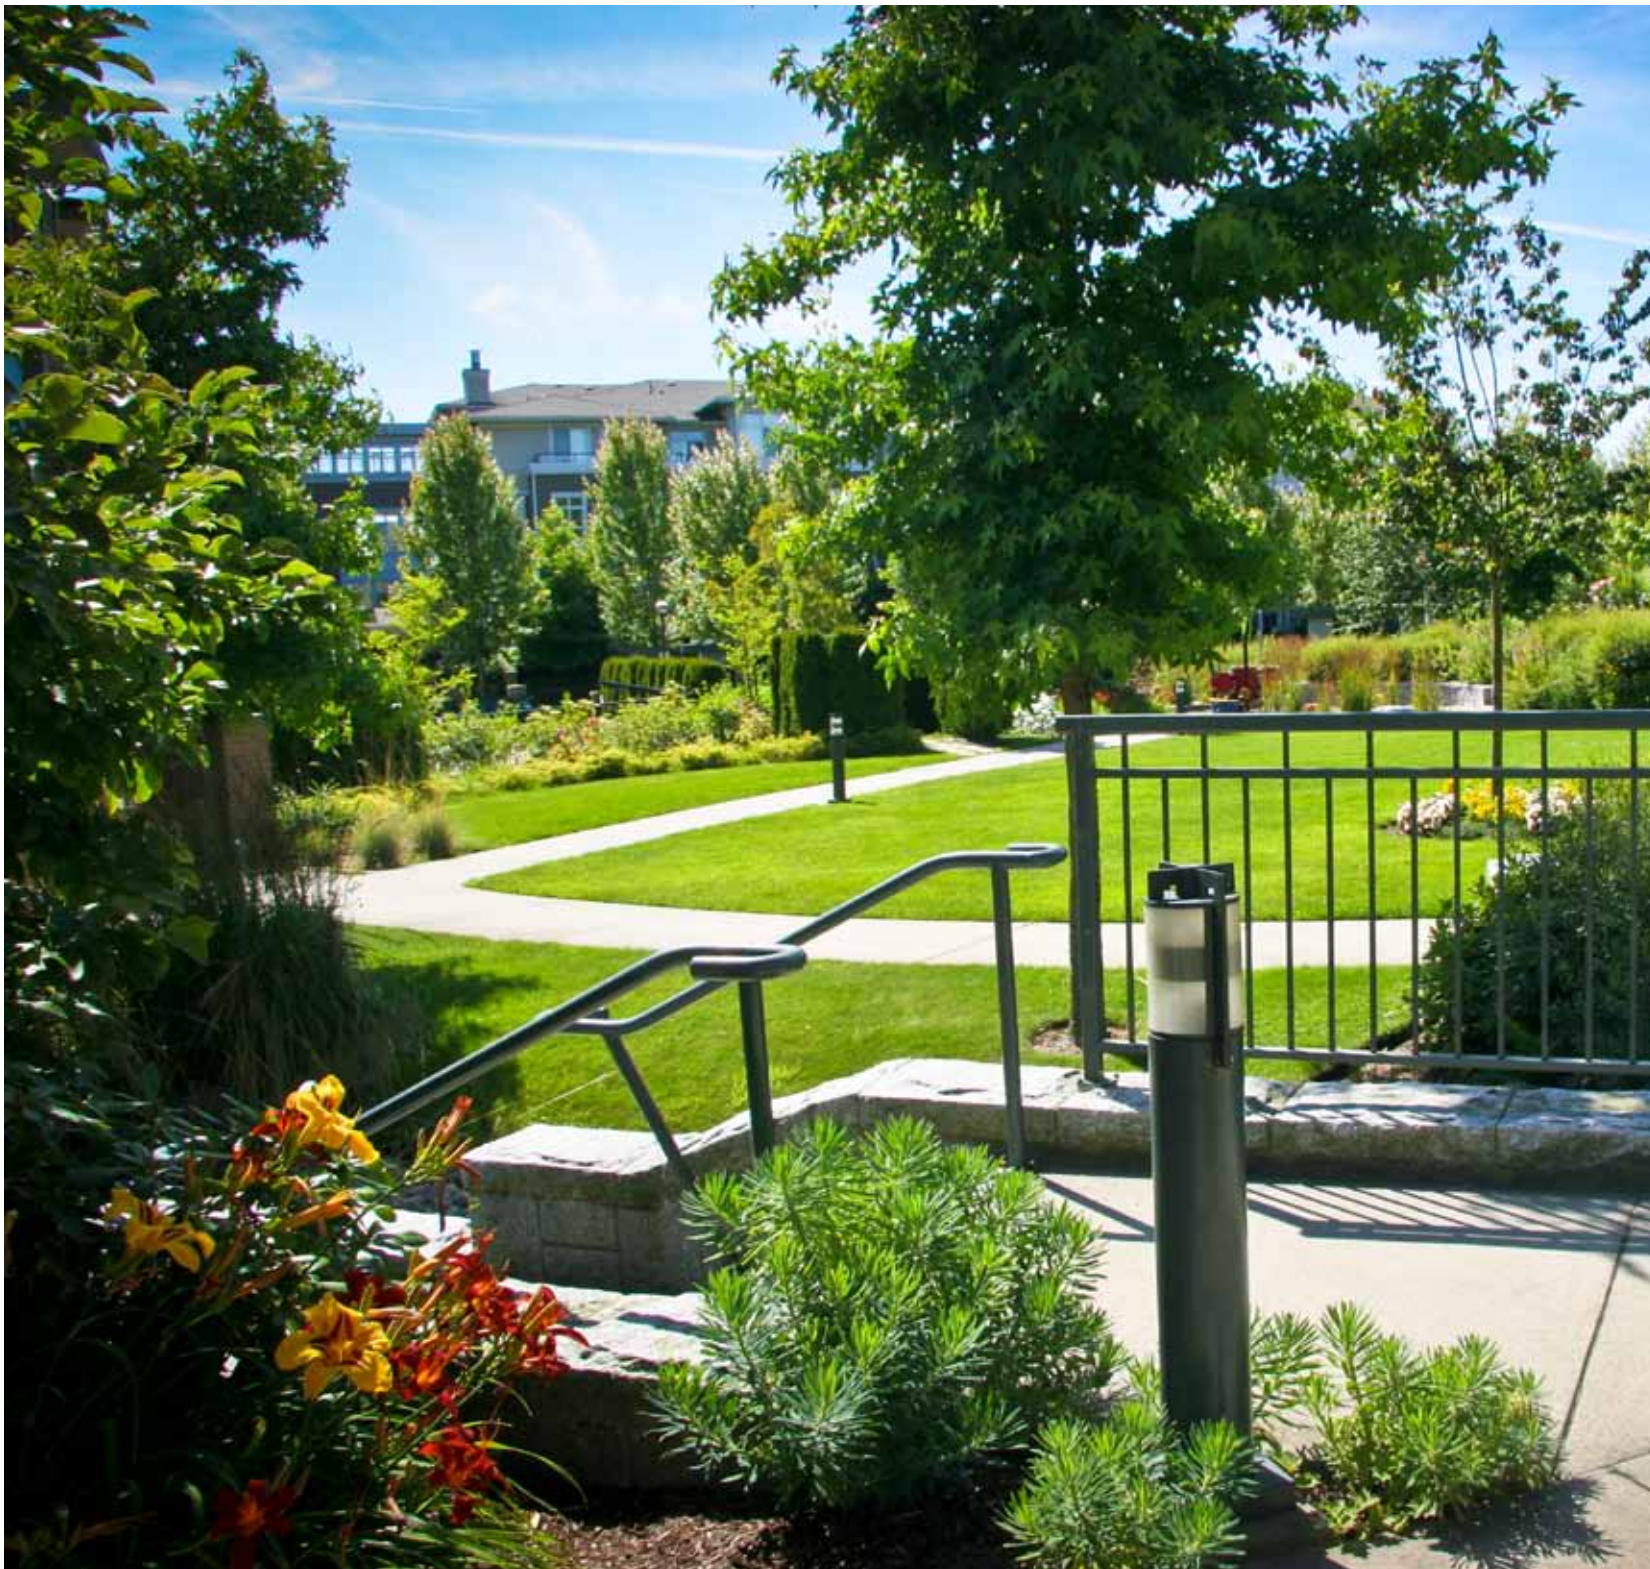

REBELLE
ARCHITECTURAL
LIGHTING

UBC Paths & Parks
Orchestra Circle Bollard2757B

REBELLE
ARCHITECTURAL
LIGHTING

UBC Paths & Parks
Orchestra Circle Bollard2757B

REBELLE
ARCHITECTURAL
LIGHTING

Khorana Park, UBC
Orchestra Ellipse Bollard2809B